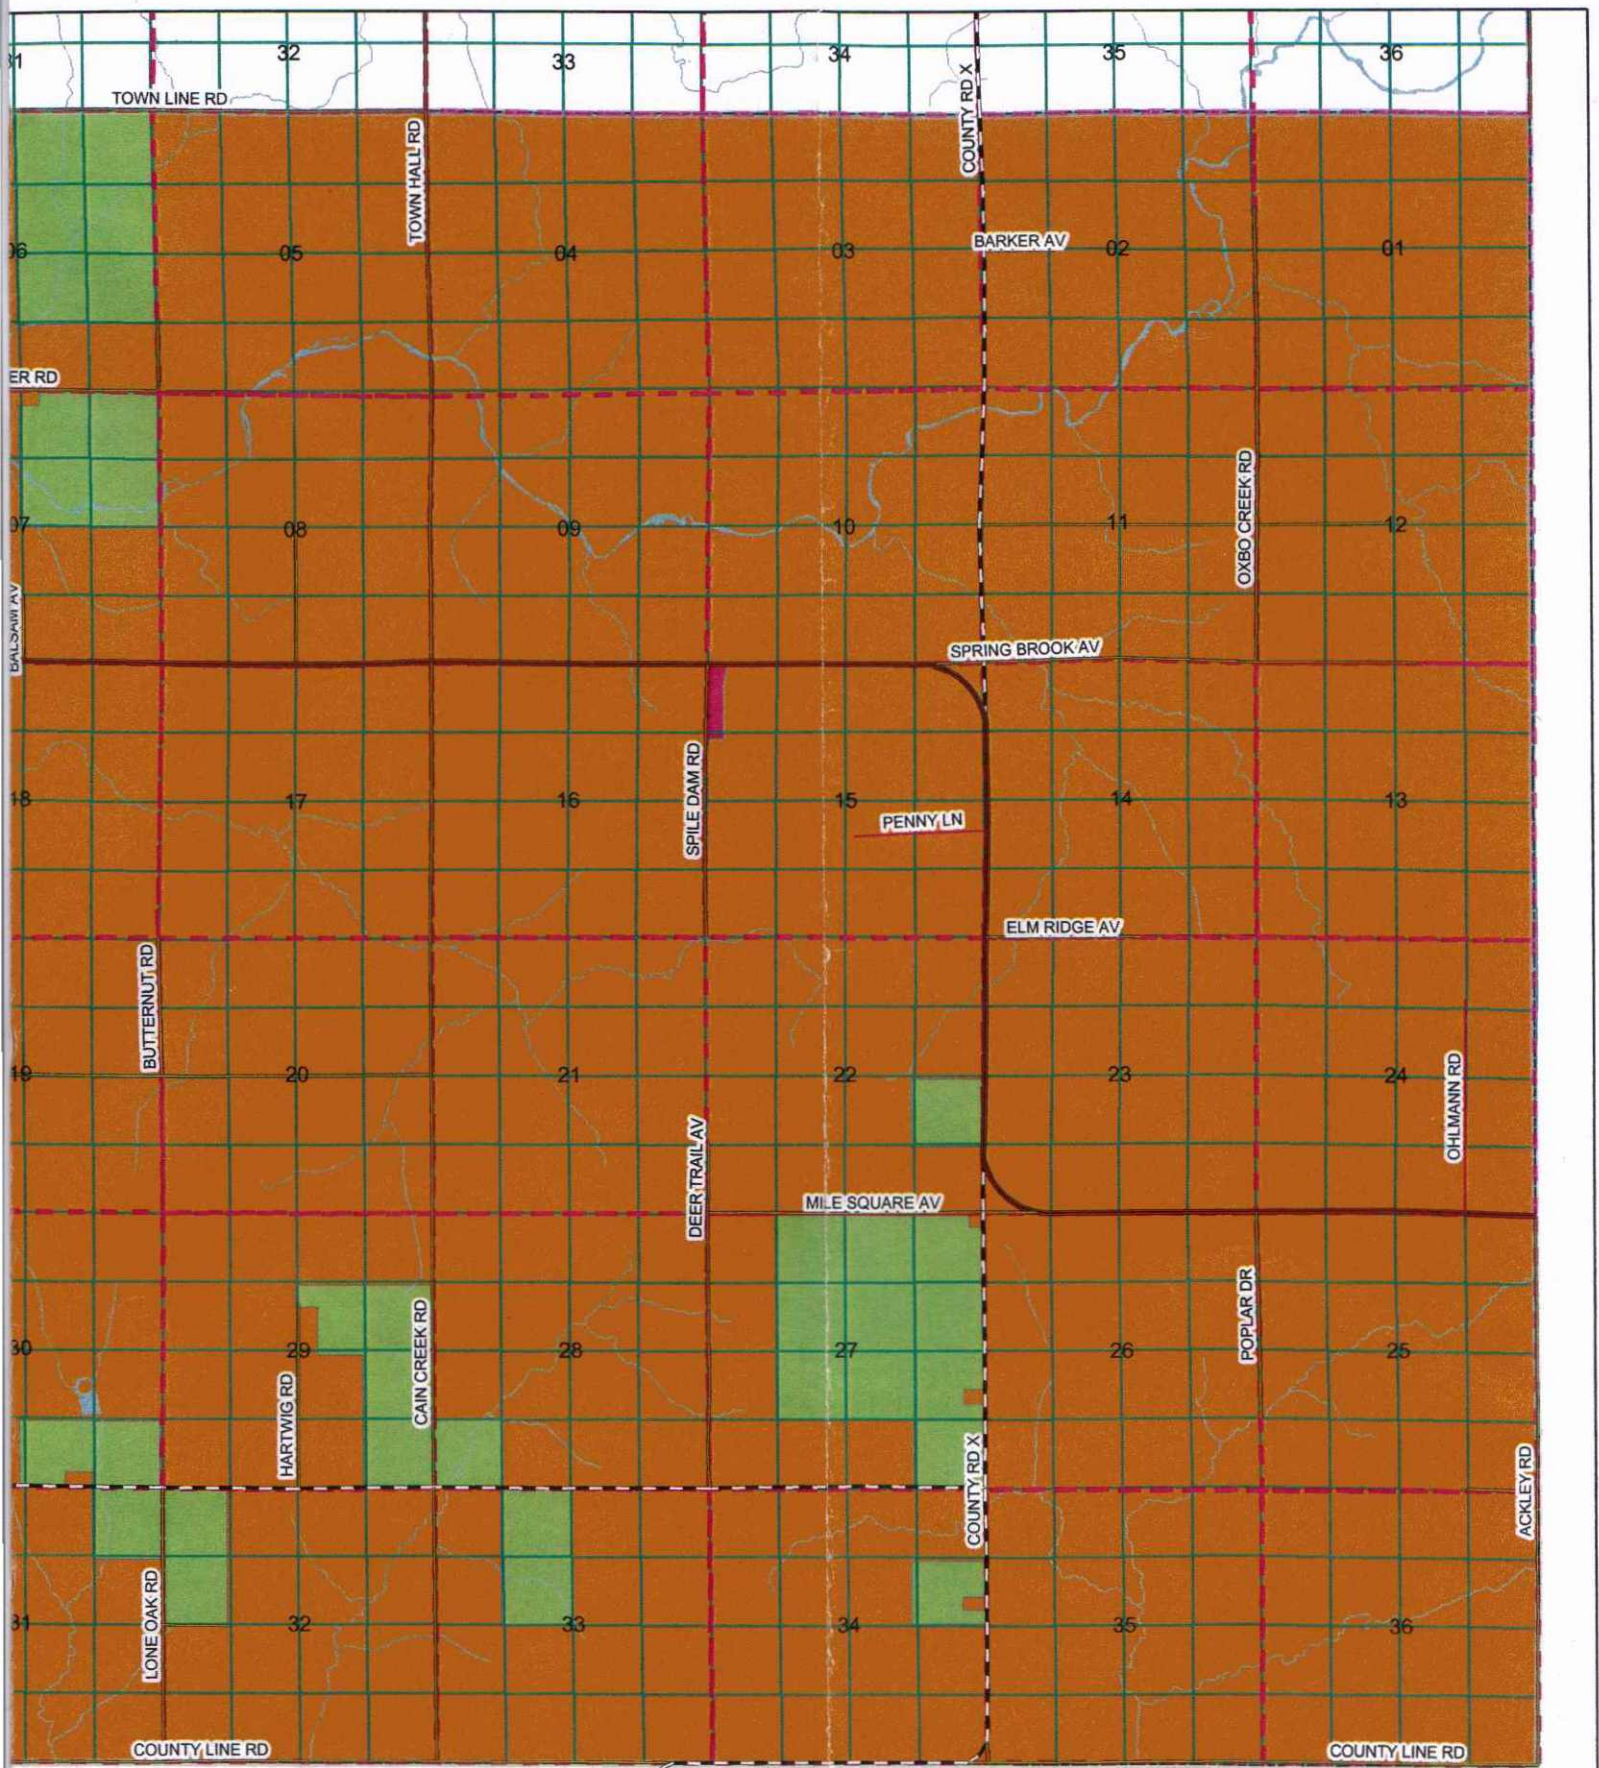

Town of Pine River Zoning

Town of Pine River Zoning

ROADS.lyr

- Private Named
- Federal
- State
- County
- Town
- Private Unnamed
- Railroad
- Abandoned Railroad
- Recreational Trail

Pine River Zoning

--- Snowmobile Trail	Public / Semi-Public	Section Boundary
— City	Subdivisions	Forty Lines
- - - Forest Trail NGT	Agricultural	
— Forest Trail GT	Business	
	Industrial	
	Quarrying	
	Residential	
	Rural	

0 0.5 Miles